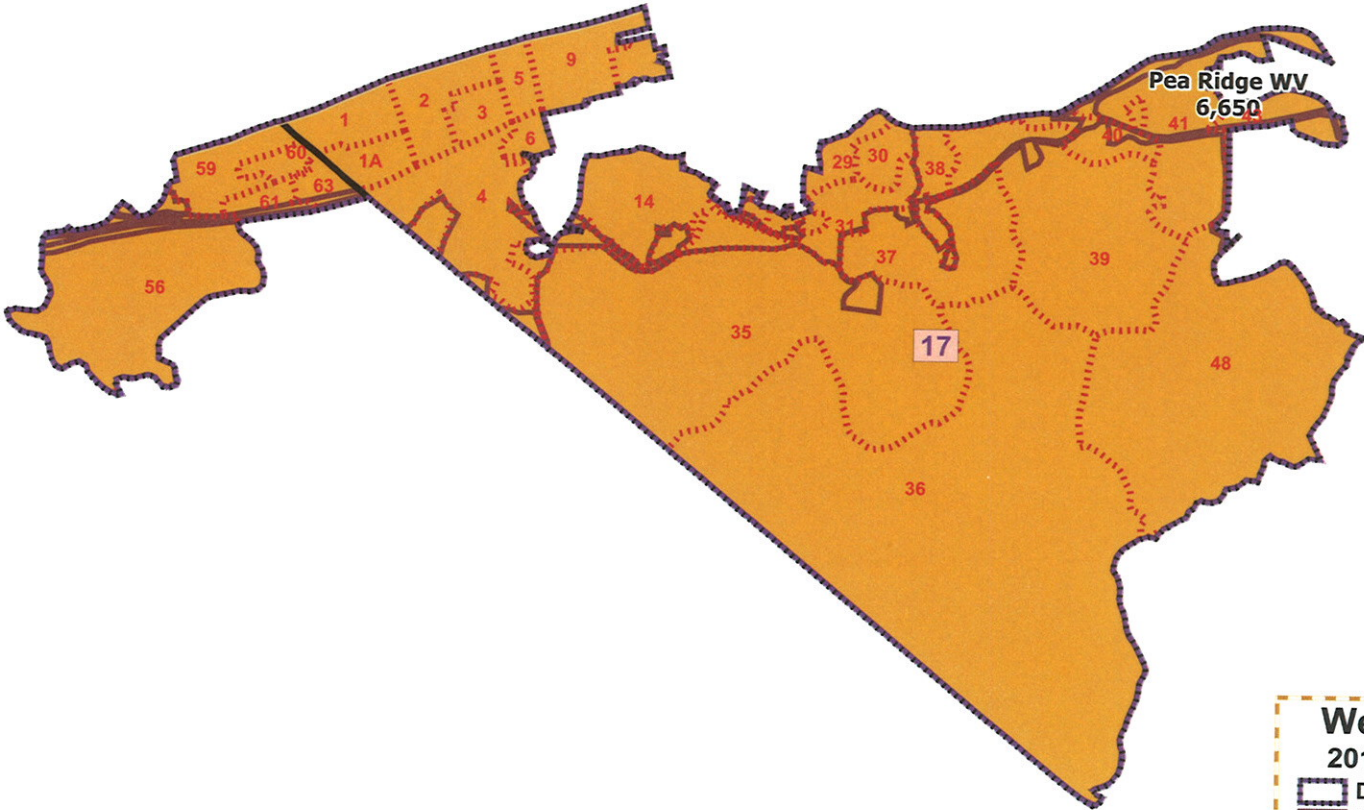

District: 17

**West Virginia
2010 Populations**

- Districts
- Municipality
- Precincts
- County
- State
- New District

House Final Plan 2X